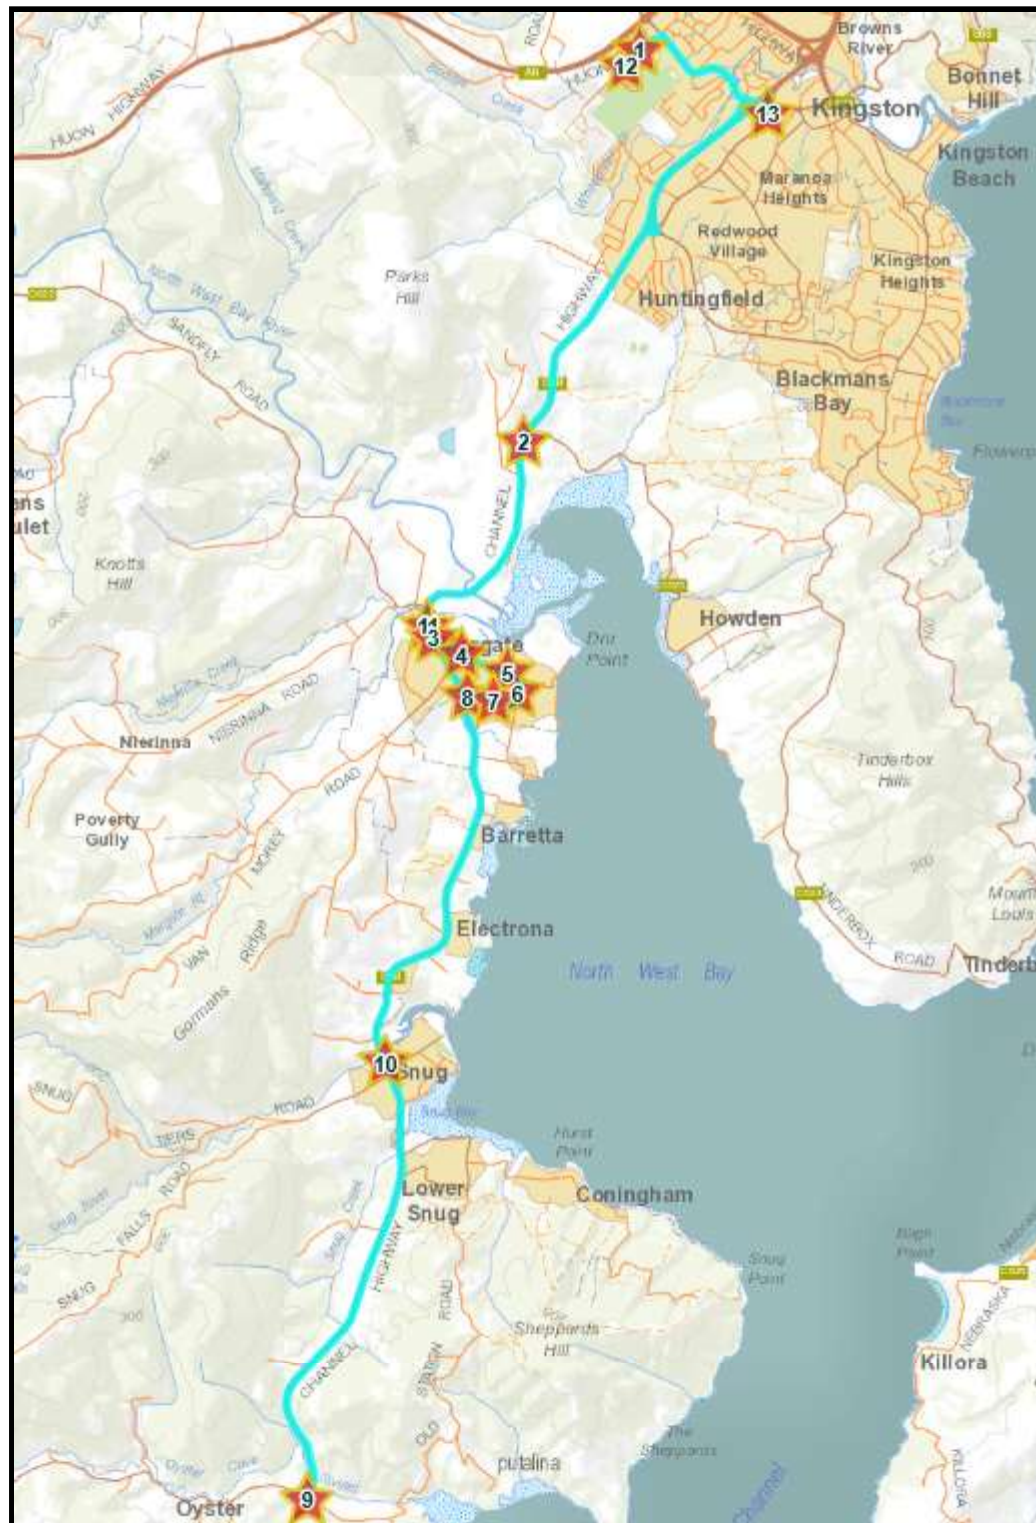

2891

Effective 01 February 2020
School bus service

Kingston to Kingston (via Oyster Cove)

Operates (School days only): Monday, Tuesday, Wednesday, Thursday, Friday

Trip 4 (PM)

Stop	Description	Arrive Time
1	Kingston High School	15:14
2	Corner Channel Highway And Howden Road Margate	15:28
3	1709 Channel Highway - Margate	15:30
4	34 Beach Road, Margate	15:31
5	84 Beach Road	15:33
6	12 Bundalla Road	15:35
7	Corner Incana Drive & Lotus Street	15:37
8	Corner Crescent Drive And Incana Road	15:40
9	Corner Channel Highway & Manuka Road	15:45
10	Snug Post Office	15:50
11	Margate Central Channel Highway	15:55
12	Kingborough Sports Centre	16:10
13	Channel Highway - Opposite McDonalds	16:13