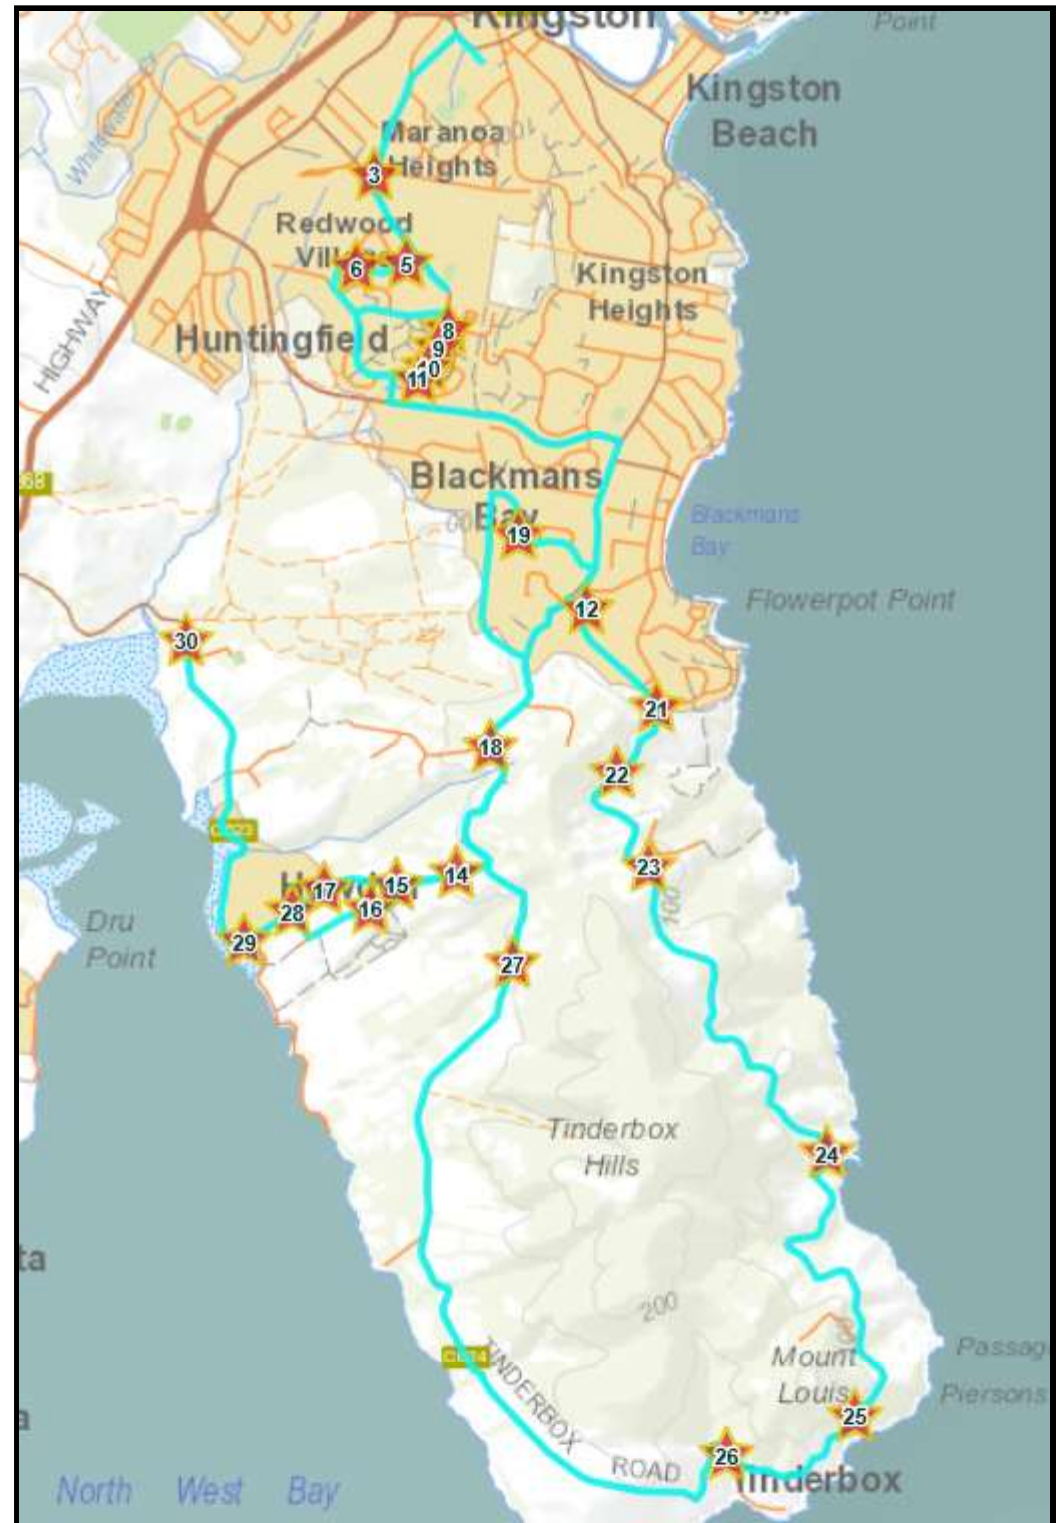

2886

Effective 01 February 2020

School bus service

Howden to Kingston via Tinderbox

Operates (School days only): Monday, Tuesday, Wednesday, Thursday, Friday

Trip 2 (PM)

Stop	Description	Arrive Time	Stop	Description	Arrive Time
1	Kingston Primary School	15:03	17	Corner Brightwater Road & Bonnie Vale Drive	15:28
2	42 Maranoa Road	15:05	18	Corner Brightwater Road & Olearia Drive	15:30
3	78 Maranoa Street - Bus Stop	15:06	19	Woodlands Drive Blackmans Bay	15:34
4	94 Redwood Road - Bus Stop	15:07	20	Illawarra Primary School	15:40
5	8 Lorikeet Street	15:08	21	Corner Tinderbox Road And Suncoast Drive Blackmans Bay	15:41
6	27 Thornbill Street	15:09	22	115 Tinderbox Road	15:42
7	17 Hawthorn Drive	15:10	23	Corner Tinderbox Road And Fossil Cove Drive Blackmans Bay	15:45
8	Corner Redwood Road & Ash Drive Kingston	15:11	24	247 Tinderbox Road	15:53
9	Corner Birch Street & Cypress Place	15:12	25	322 Tinderbox Road	15:55
10	Corner Birch Street & Oak Court	15:13	26	Corner Tinderbox Road & Ferguson Avenue	15:57
11	Corner Redwood Road & Waratah Street	15:15	27	503 Tinderbox Road	16:06
12	Illawarra Primary School	15:18	28	Corner Isabel And Brightwater Roads	16:08
13	Junction Brightwater Road And Tinderbox Road	15:22	29	Corner Brightwater Road And Wingara Road	16:09
14	272 Brightwater Road	15:23	30	149 Howden Road	16:14
15	Cnr Draper Road & Brightwater Road	15:25			
16	25 Draper Road	15:26			

Who operates my service?

Wisby's Buses Pty Ltd

Online trip information transport.tas.gov.au