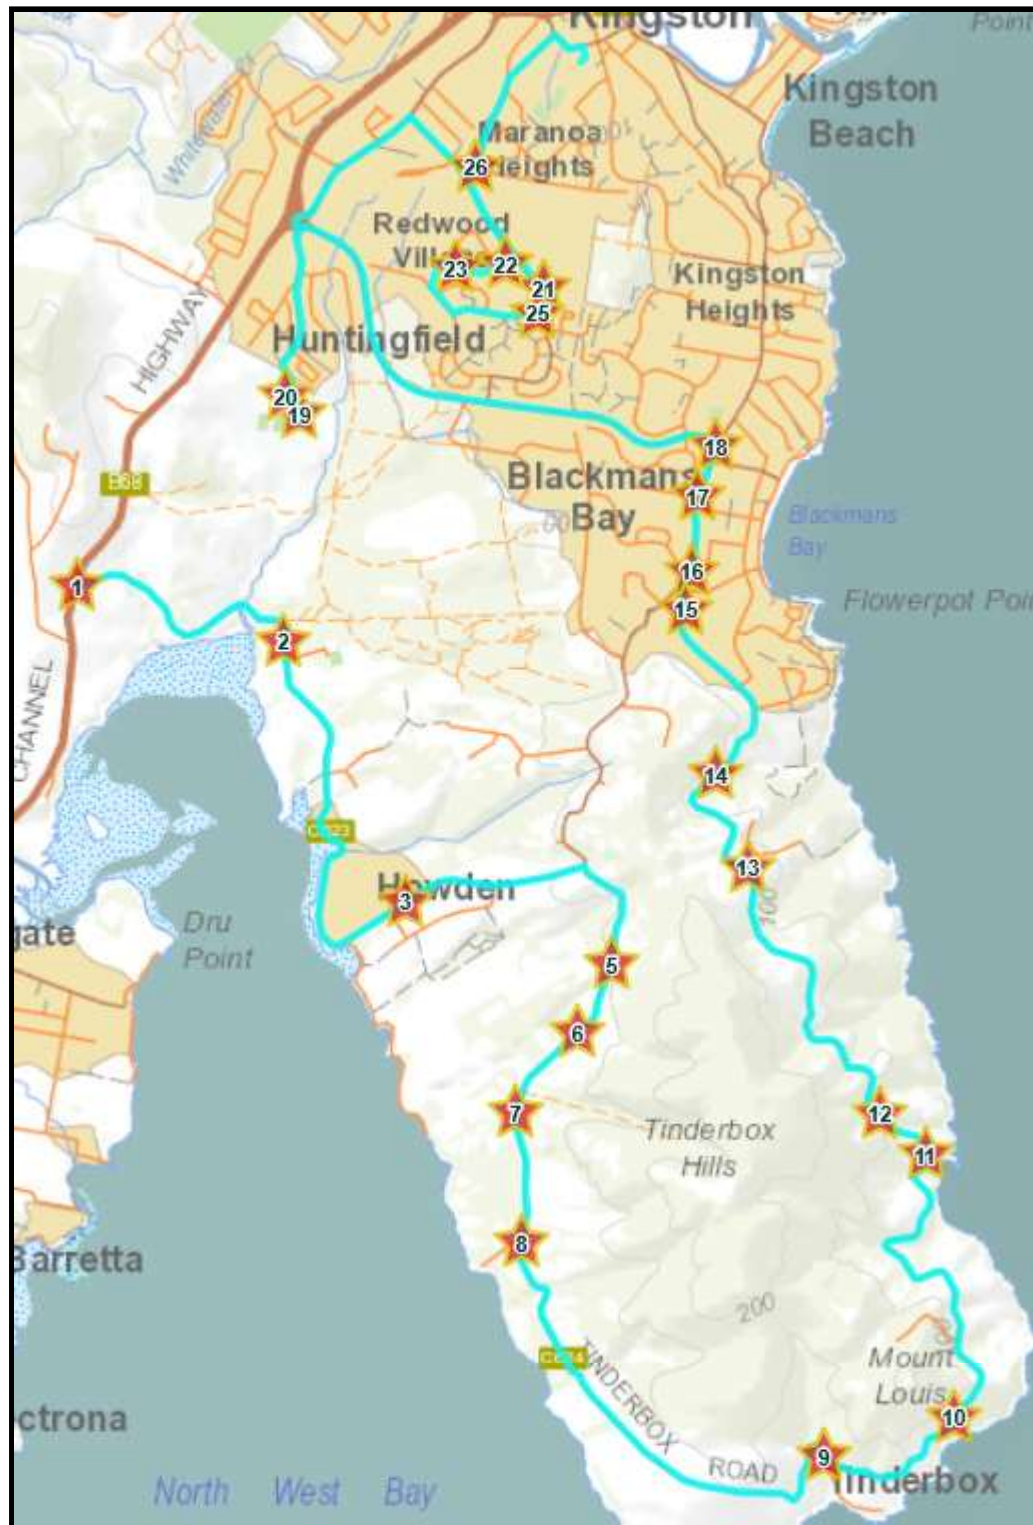

2886

Effective 01 February 2020
School bus service

Howden to Kingston via Tinderbox

Operates (School days only): Monday, Tuesday, Wednesday, Thursday, Friday

Trip 1 (AM)

Stop	Description	Arrive Time	Stop	Description	Arrive Time
1	Corner Channel Highway And Howden Road Margate	07:47	14	115 Tinderbox Road	08:15
2	149 Howden Road	07:48	15	Illawarra Primary School	08:20
3	Corner Of Brightwater Road & Fenton Court	07:49	16	Roslyn Avenue	08:21
4	Junction Brightwater Road And Tinderbox Road	07:50	17	Corner Roslyn Avenue & Garnett Street	08:22
5	503 Tinderbox Road	07:55	18	Corner Roslyn Avenue And Algona Road	08:23
6	449 Tinderbox Road	07:55	19	St Aloysius School - Huntingfield Campus	08:27
7	494 Tinderbox Road	07:56	20	Tarremah Steiner School	08:30
8	473 Tinderbox Road	07:56	21	Southern Christian College	08:39
9	Corner Tinderbox Road & Ferguson Avenue	08:03	22	3 Hawthorn Drive	08:40
10	322 Tinderbox Road	08:05	23	8 Lorikeet Street	08:41
11	233 Tinderbox Road	08:06	24	27 Thornbill Street	08:42
12	247 Tinderbox Road	08:08	25	181 Hawthorn Drive	08:45
13	Corner Tinderbox Road And Fossil Cove Drive Blackmans Bay	08:14	26	87 Maranoa Road - Bus Shelter	08:47
			27	Kingston Primary School	08:50

Who operates my service?

Wisby's Buses Pty Ltd

Online trip information
transport.tas.gov.au