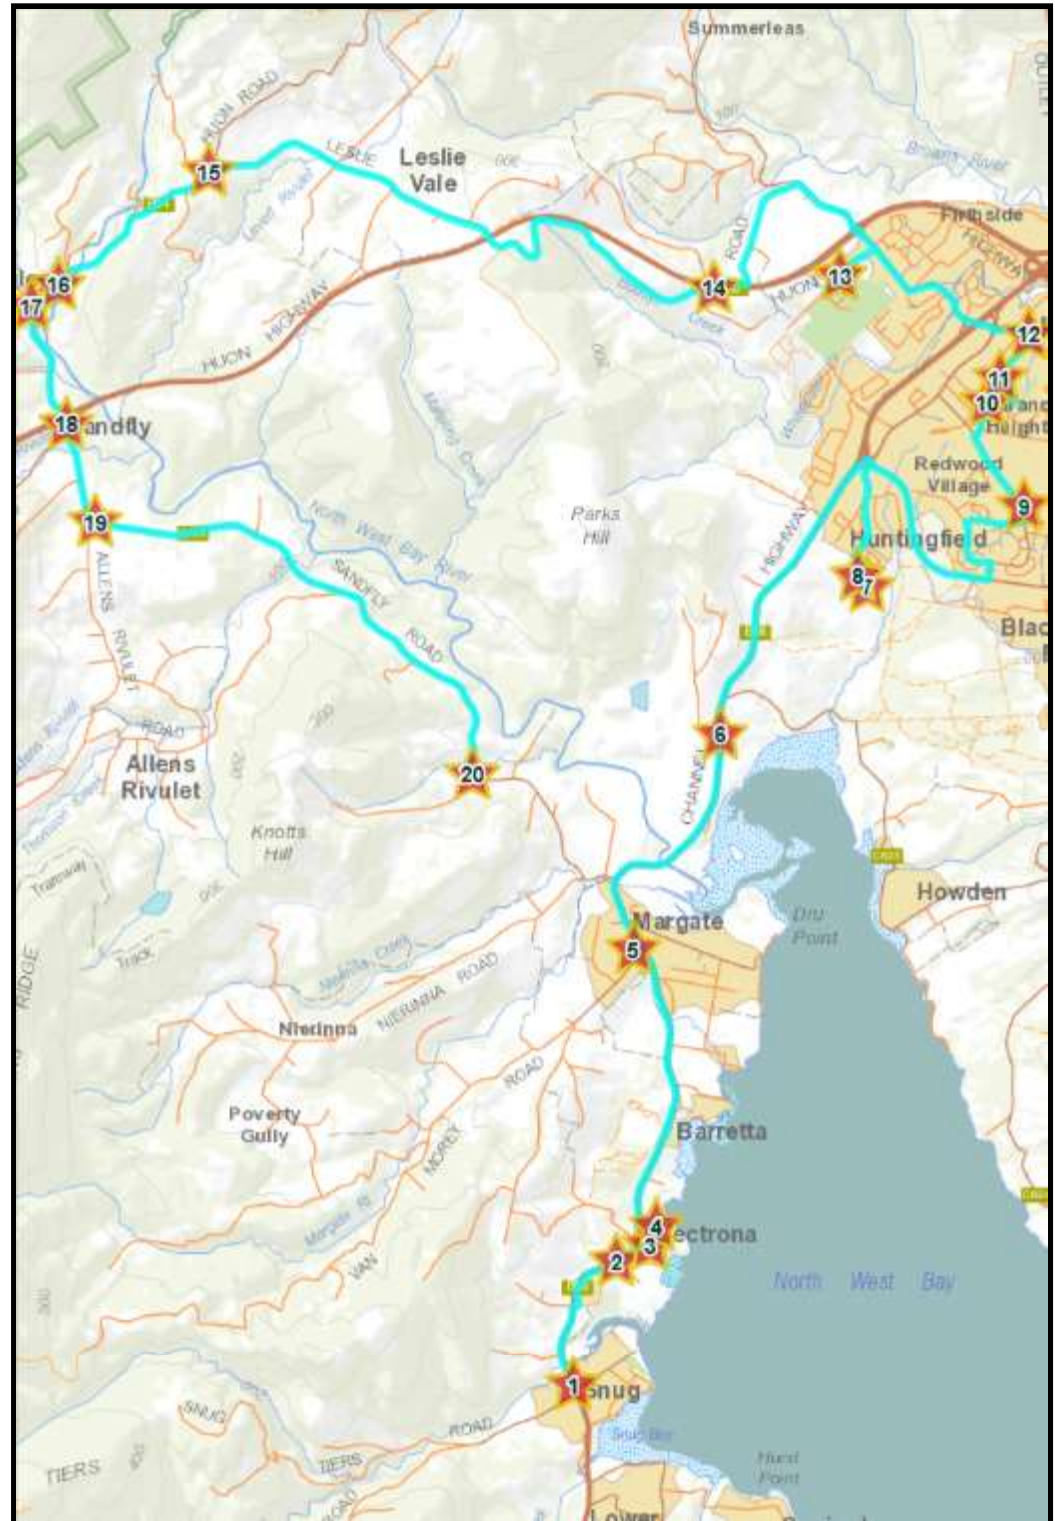

2885

Effective 01 February 2020

School bus service

Sandfly to Snug

Operates (School days only): Monday, Tuesday, Wednesday, Thursday, Friday

Trip 2 (PM)

Stop	Description	Arrive Time	Stop	Description	Arrive Time
1	Snug Primary School	15:00	12	Freeman Street	15:40
2	Corner Channel Highway And Pothana Road Electrona	15:02	13	Kingston High School	15:48
3	10 Dickson Street	15:05	14	Corner Huon Highway & Leslie Road	15:52
4	1 Staff Road	15:07	15	Intersection Huon Road & Leslie Road	15:55
5	Margate Primary School	15:10	16	Huon Road - Longley Hotel (Request)	16:08
6	Corner Channel Highway And Fehres Road	15:10	17	Corner Sandfly Road And Huon Road	16:10
7	Tarremah Steiner School	15:20	18	821 Sandfly Road - Sandfly General Store	16:12
8	St Aloysius School - Huntingfield Campus	15:23	19	Allens Rivulet Road	16:15
9	Southern Christian College	15:30	20	Corner Sandfly And Blue Gate Roads	16:17
10	Maranoa Road	15:35			
11	Calvin Christian Secondary School	15:38			