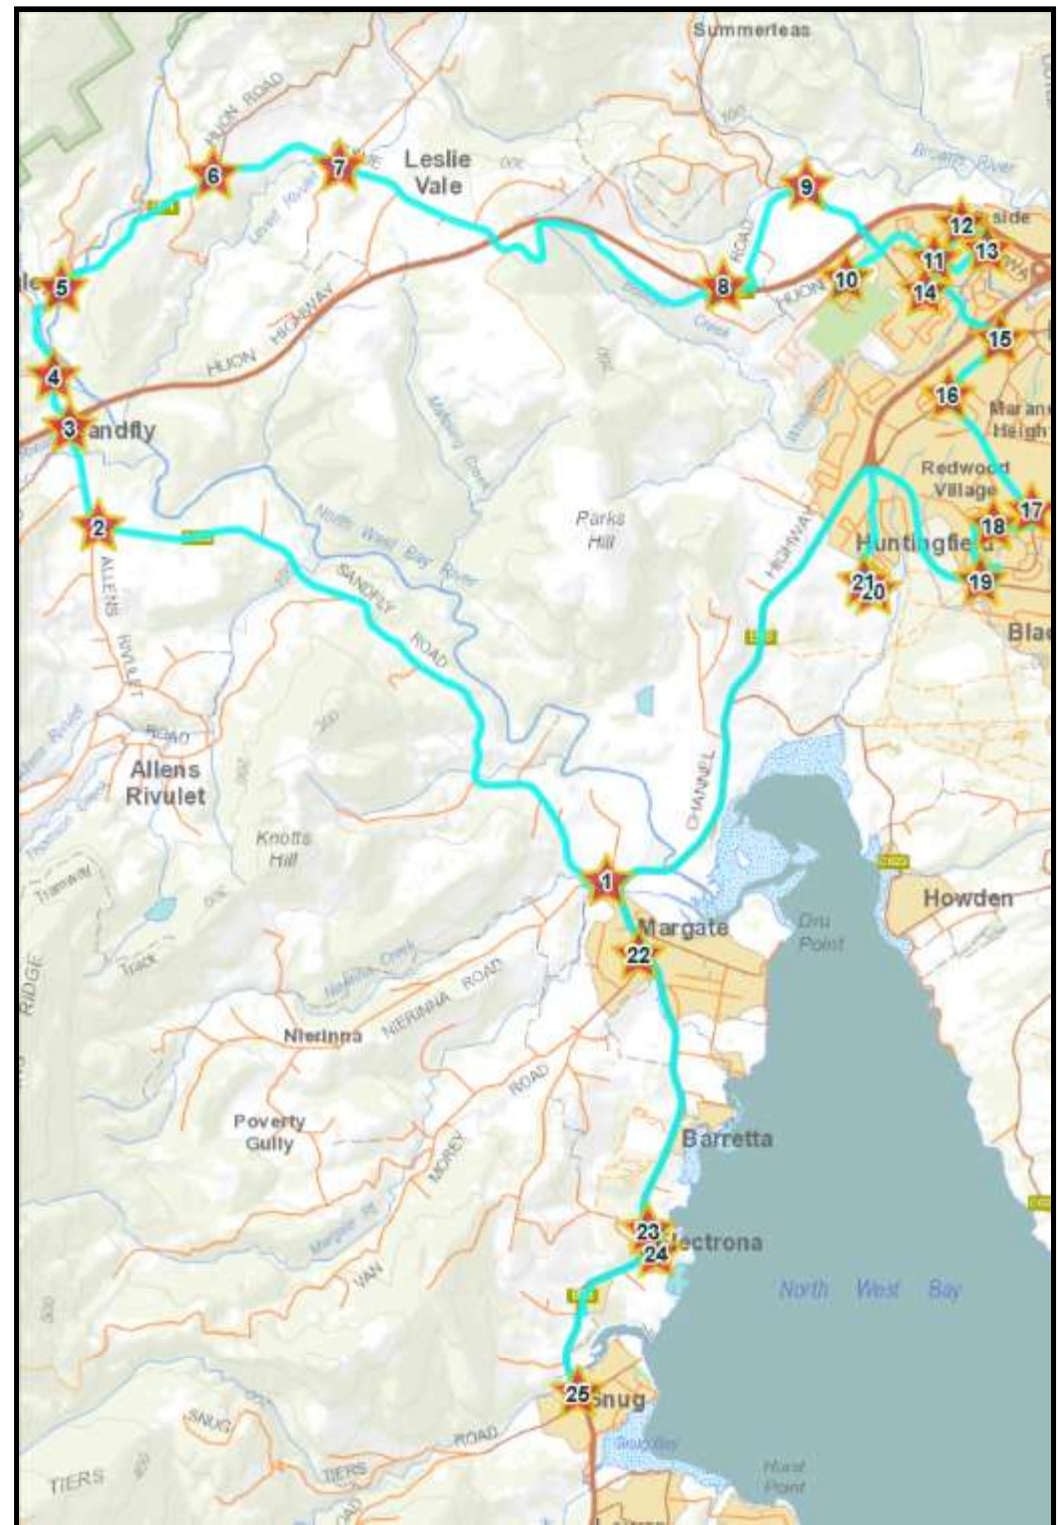

2885

Effective 01 February 2020
School bus service

Sandfly to Snug

Operates (School days only): Monday, Tuesday, Wednesday, Thursday, Friday

Trip 1 (AM)

Stop	Description	Arrive Time	Stop	Description	Arrive Time
1	Bodyworks, Sandfly Road	07:35	13	56 Willowbend Road	08:11
2	Allens Rivulet Road West	07:40	14	Corner Summerleas And Willowbend Roads	08:13
3	821 Sandfly Road - Sandfly General Store	07:42	15	Channel Highway - Opposite McDonalds	08:15
4	Corner Sandfly & Wiggins Roads	07:45	16	131 Channel Hwy	08:16
5	Huon Road - Longley Hotel (Request)	07:47	17	Southern Christian College	08:22
6	Intersection Huon Road & Leslie Road	07:50	18	14 Hawthorn Drive	08:24
7	Corner Leslie & Wolfes Roads	07:53	19	Corner Algona Road & Scarborough Avenue	08:25
8	Corner Leslie Road & Cades Drive	07:55	20	Tarremah Steiner School	08:30
9	Corner Leslie & Summerleas Roads	08:00	21	St Aloysius - Huntingfield Campus	08:31
10	Kingston High School	08:07	22	Margate Primary School	08:40
11	Corner Nolan Crescent And Foley Road	08:09	23	Graham Street Peggy's Beach	08:45
12	110 Willowbend Road	08:10	24	10 Dickson Street	08:46
			25	Snug Primary School	08:48