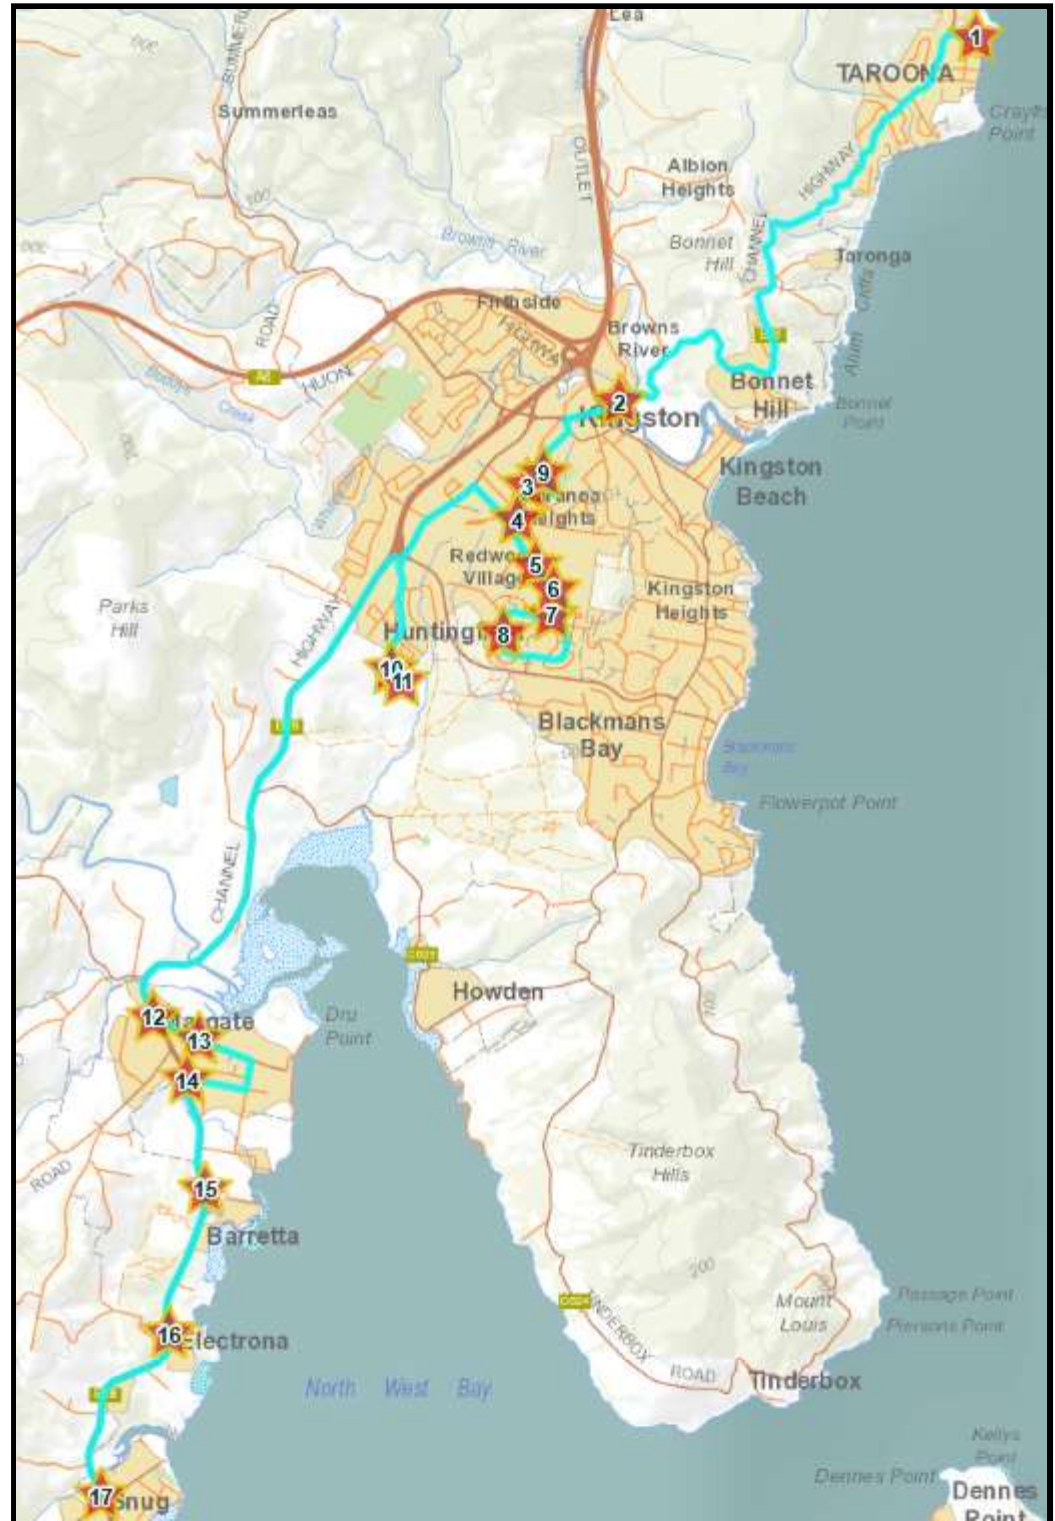

2884

Effective 01 February 2020

School bus service

Snug to Tarooma

Operates (School days only): Monday, Tuesday, Wednesday, Thursday, Friday

Trip 2 (PM)

Stop	Description	Arrive Time	Stop	Description	Arrive Time
1	Tarooma High School	14:50	10	St Aloysius School - Huntingfield Campus	15:28
2	3 Channel Highway - Mals Hire & Hardware	15:00	11	Tarremah Steiner School	15:32
3	Corner Maranoa Road And Cleburne Street	15:03	12	1710 Channel Highway	15:40
4	Corner Maranoa Road And Baynton Street	15:04	13	Corner Channel Highway And Derwent Avenue	15:42
5	Corner Redwood Road And Grevillea Way	15:05	14	47 Beach Road	15:42
6	Redwood Road	15:06	15	Corner Channel Hwy & Crescent Drive - Bus Stop	15:45
7	36 Hawthorn Drive - Bus Stop	15:07	16	2032 Channel Highway - Bus Stop	15:48
8	Fern Street	15:08	17	Snug Primary School	15:50
9	Calvin Christian Secondary School	15:13			

Who operates my service?

Wisby's Buses Pty Ltd

Online trip information
transport.tas.gov.au