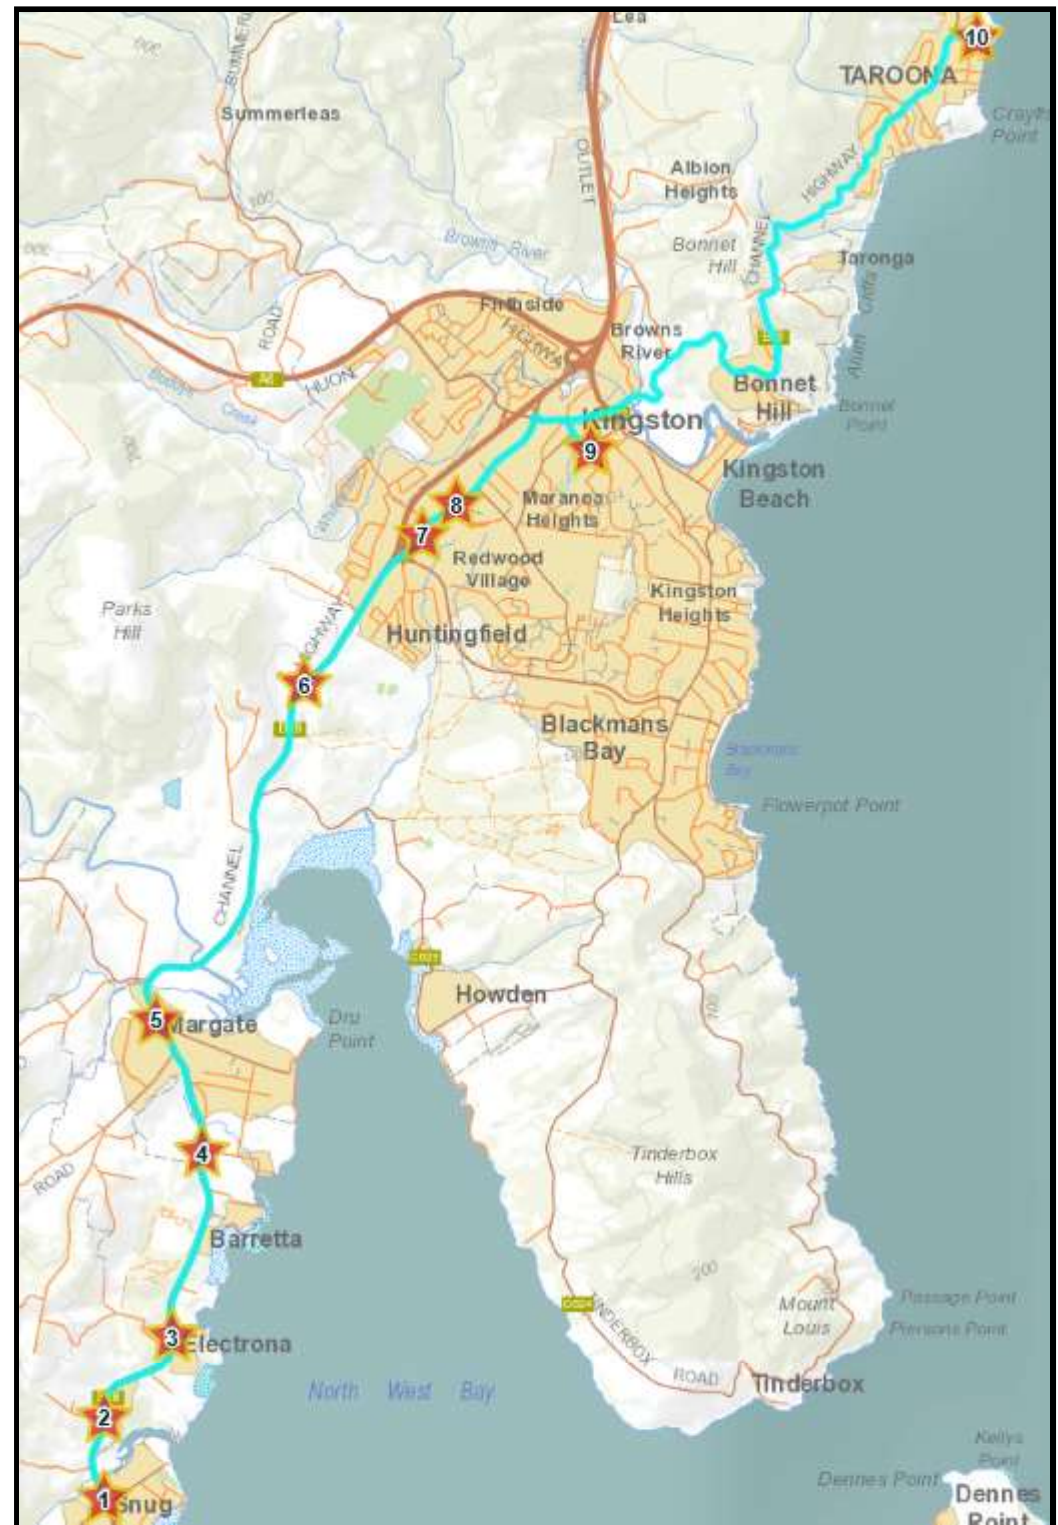

2884

Effective 01 February 2020
School bus service

Snug to Taroon

Operates (School days only): Monday, Tuesday, Wednesday, Thursday, Friday

Trip 1 (AM)

Stop	Description	Arrive Time
1	Snug Primary School	07:40
2	Corner Channel Highway & Harts Road	07:41
3	2032 Channel Highway - Bus Stop	07:42
4	1840 Channel Highway	07:45
5	1710 Channel Highway	07:50
6	Corner Channel Highway & Rays Court	07:51
7	191 Channel Highway	07:53
8	Mertonvale	07:55
9	Kingston Primary School	08:00
10	Taroon High School	08:20