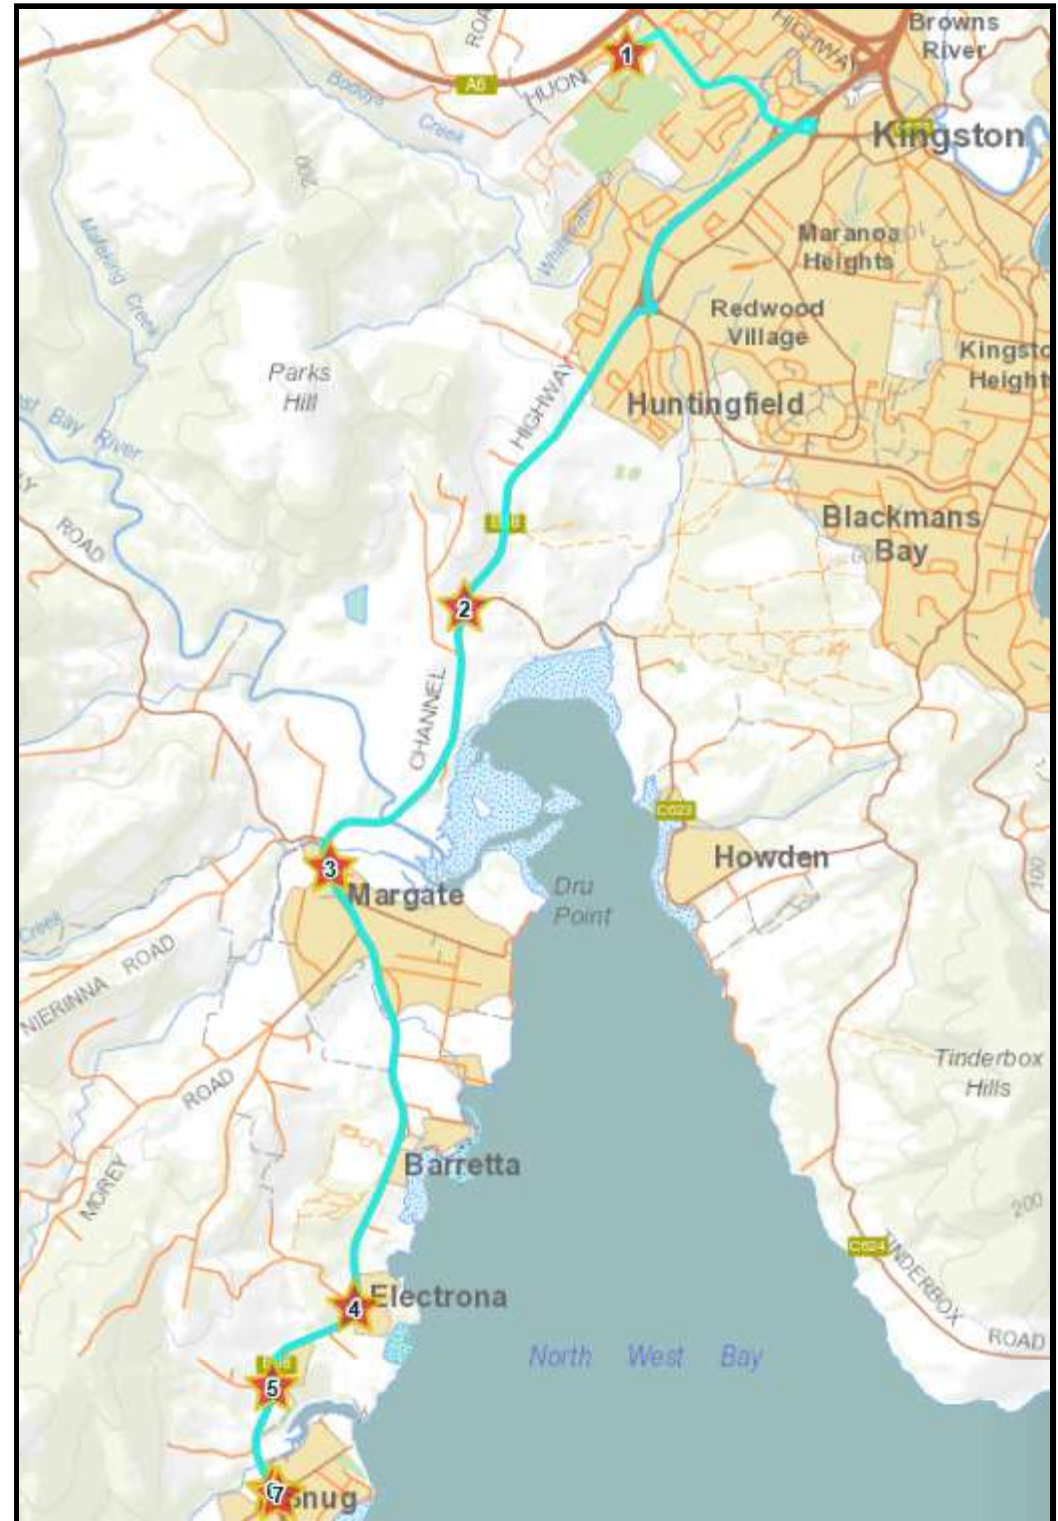

2883

Effective 01 January 2022  
School bus service

### Snug to Kingston (via Coningham)

Operates (School days only): Monday, Tuesday, Wednesday, Thursday, Friday

#### Trip 4 (PM)

| Stop | Description  | Arrive Time |
|------|--|-------------|
| 1    | Kingston High School                                 | 15:10       |
| 2    | Corner Channel Highway<br>And Howden Road<br>Margate | 15:20       |
| 3    | Margate Central Channel<br>Highway                   | 15:26       |
| 4    | Peggys Beach - Channel<br>Hwy Stop                   | 15:30       |
| 5    | Corner Channel Highway<br>& Harts Road               | 15:35       |
| 6    | Snug Primary School                                  | 15:37       |
| 7    | Snug Store - Beach Road<br>Stop                      | 15:40       |