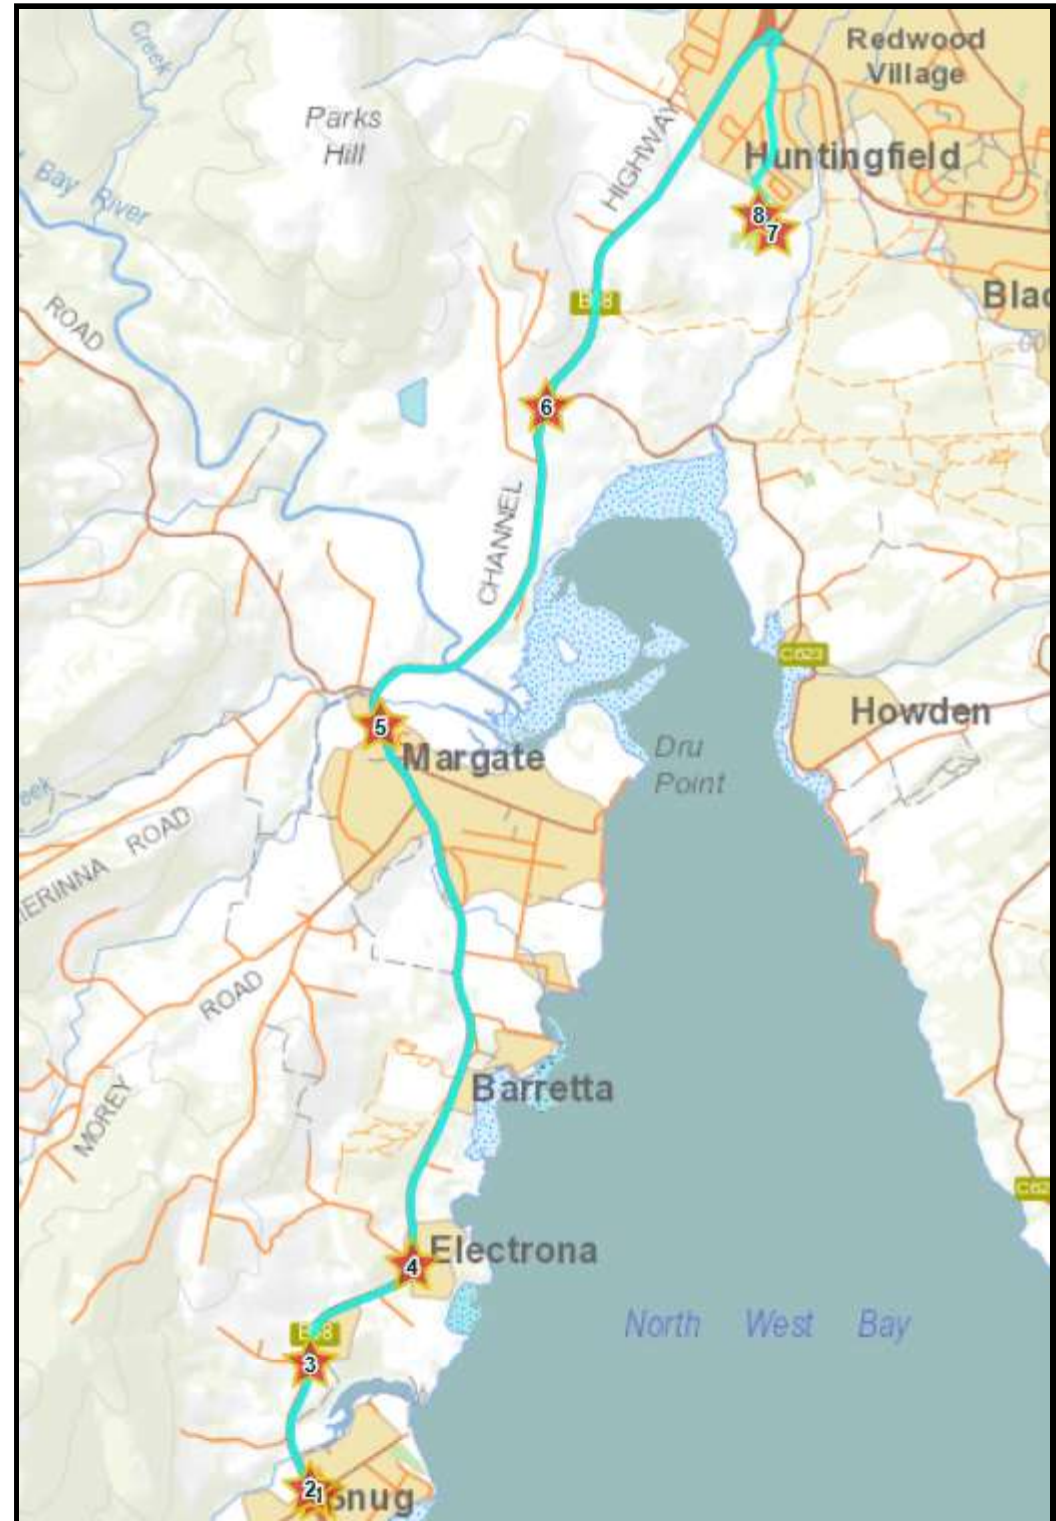

2883

Effective 01 January 2022
School bus service

Snug to Kingston (via Coningham)

Operates (School days only): Monday, Tuesday, Wednesday, Thursday, Friday

Trip 3 (AM)

Stop	Description	Arrive Time
1	Snug Store - Beach Road Stop	08:00
2	Snug Primary School	08:02
3	Corner Channel Highway & Harts Road	08:06
4	Peggys Beach - Channel Hwy Stop	08:10
5	Margate Central Channel Highway	08:17
6	Corner Channel Highway And Howden Road Margate	08:25
7	Tarremah Steiner School	08:29
8	St Aloysius School - Huntingfield Campus	08:30

Who operates my service?

Wisby's Buses Pty Ltd

Online trip information
transport.tas.gov.au