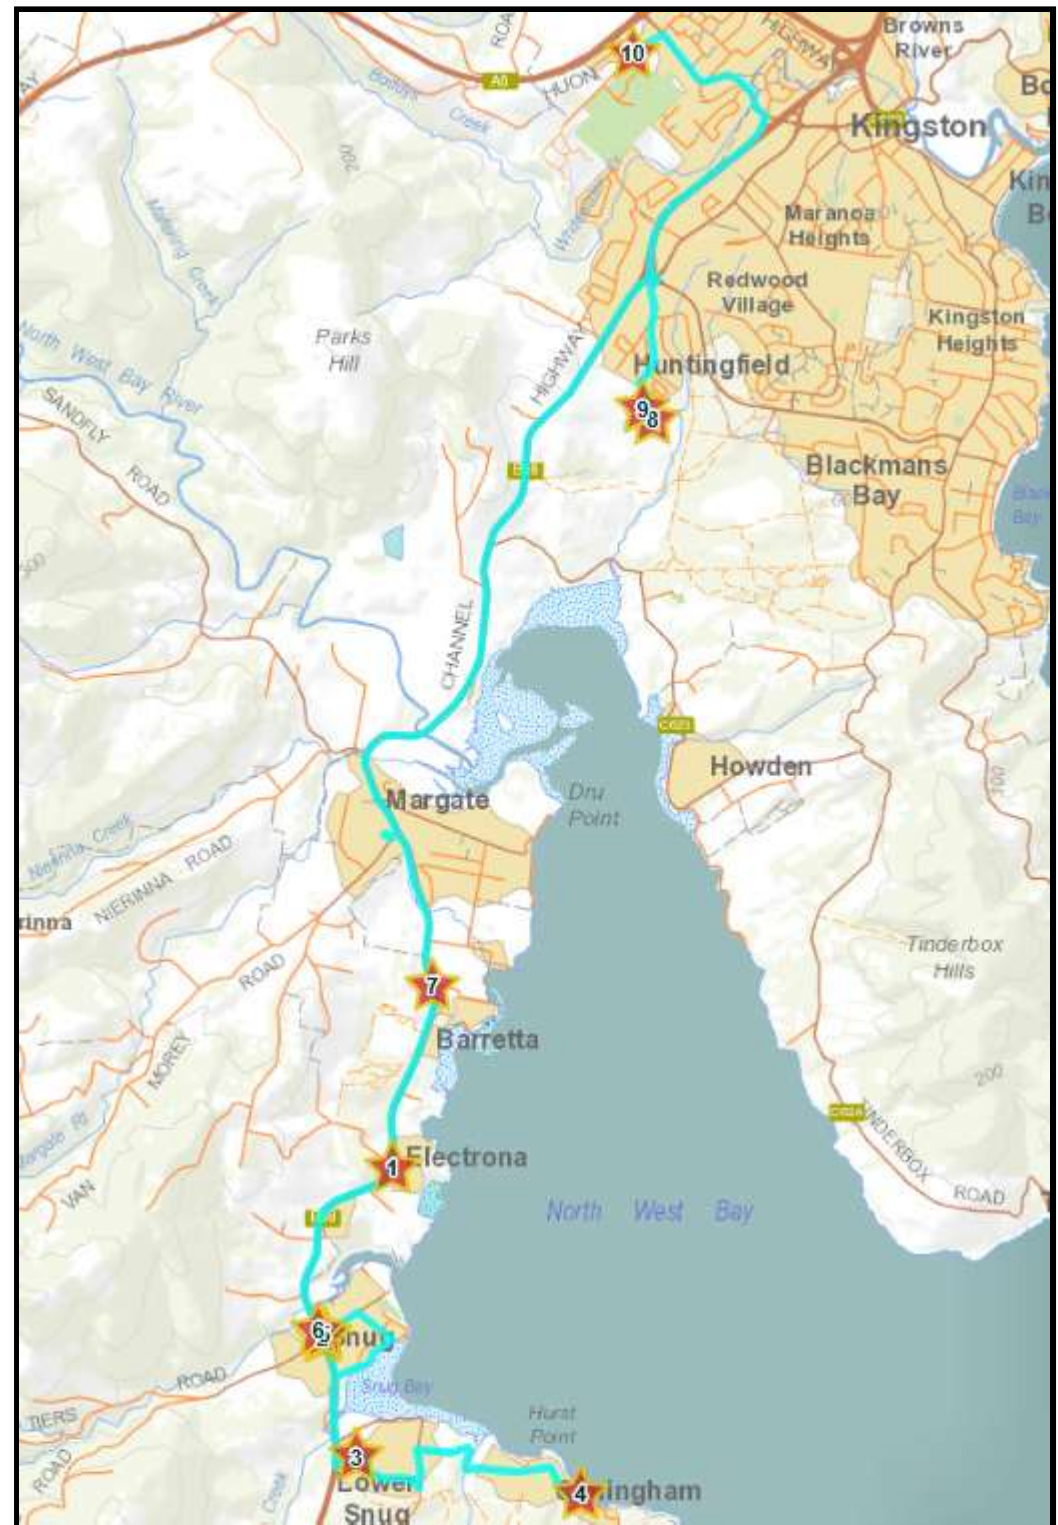

2883

Effective 01 January 2022
School bus service

Snug to Kingston (via Coningham)

Operates (School days only): Monday, Tuesday, Wednesday, Thursday, Friday

Trip 1 (AM)

Stop	Description	Arrive Time
1	Peggys Beach - Channel Hwy Stop	07:46
2	Snug Store - Channel Highway Stop	07:47
3	17 Davies Road Lower Snug	07:48
4	Coningham Road Coningham Beach	07:55
5	Snug Store - Beach Road Stop	08:05
6	Snug Primary School	08:08
7	1880 Channel Highway	08:11
8	Tarremah Steiner School	08:20
9	St Aloysius - Huntingfield Campus	08:22
10	Kingston High School	08:33