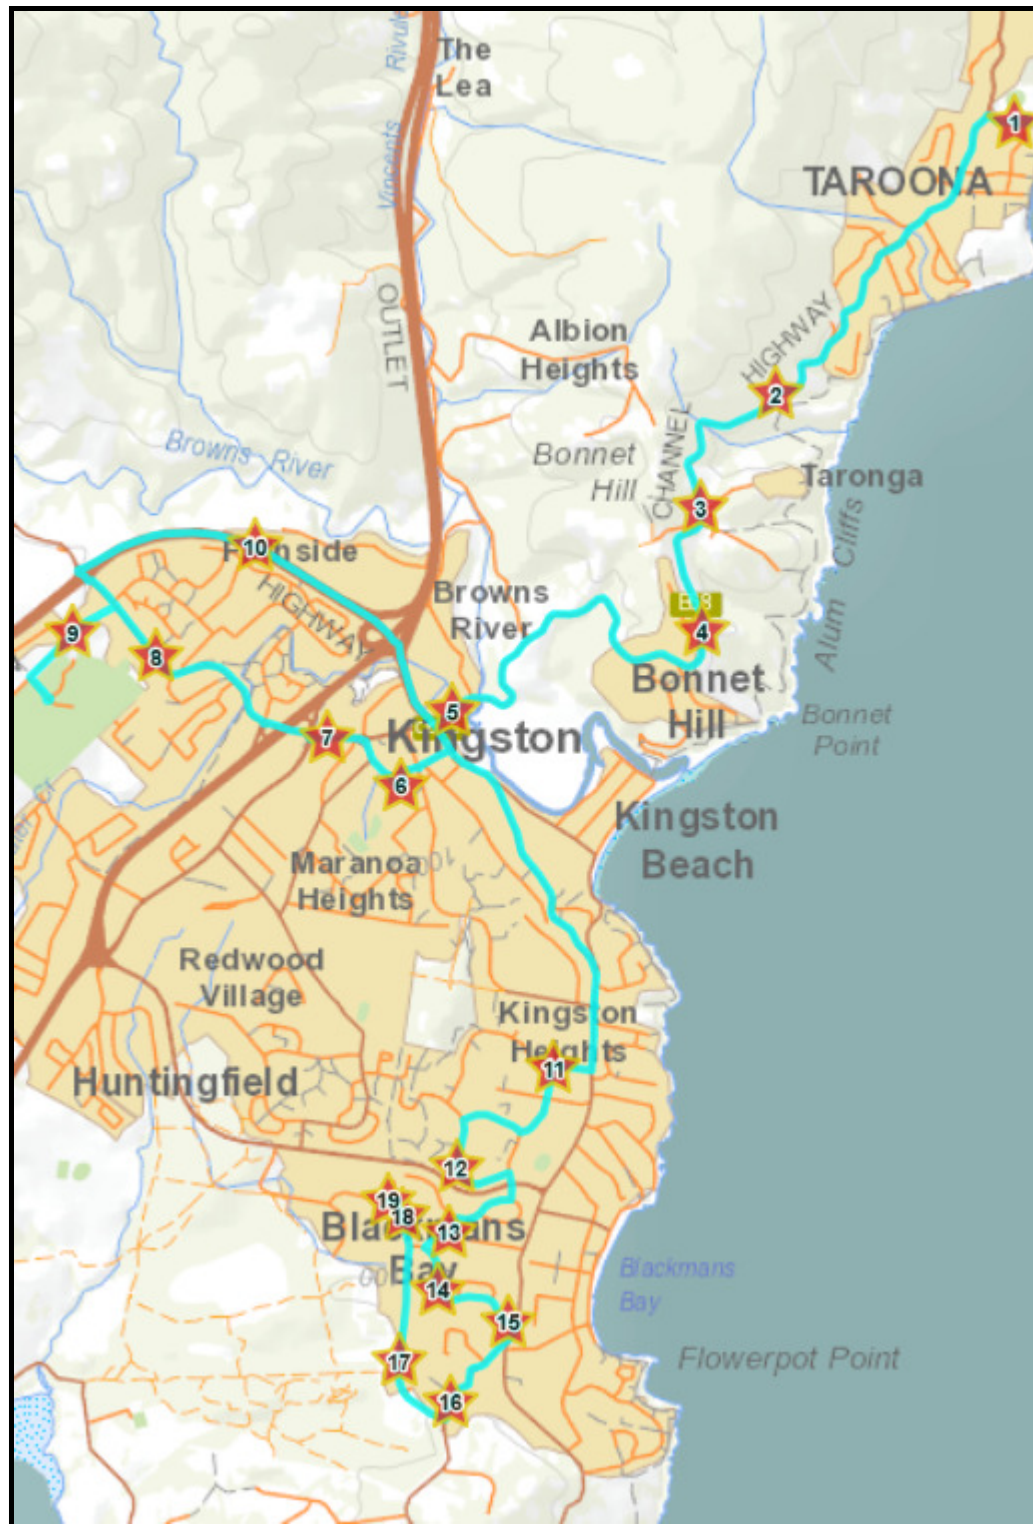

2877

Effective 01 February 2020
School bus service

Taroona to Blackmans Bay (PM only)

Operates (School days only): Monday, Tuesday, Wednesday, Thursday, Friday

Trip 3 (PM)

Stop	Description	Arrive Time	Stop	Description	Arrive Time
1	Taroona Primary School	14:50	10	Huon Highway Kingston - Walkway	15:22
2	Shot Tower	14:53	11	Kiama Place	15:30
3	Corner Channel Highway And Taronga Road	14:55	12	Diamond Drive	15:33
4	Lynden Road	14:57	13	10 Edison Avenue	15:37
5	3 Channel Highway - Mals Hire & Hardware	15:00	14	Woodlands Drive Blackmans Bay	15:39
6	Kingston Primary School	15:06	15	2 Woodlands Drive	15:41
7	Channel Highway	15:08	16	Brightwater Road	15:43
8	123 Summerleas Road - Bus Stop	15:09	17	40 Burwood Drive	15:44
9	Kingston High School	15:12	18	Burwood Drive - Walkway	15:45
			19	3 Golden Grove Drive	15:46

Who operates my service?

Wisby's Buses Pty Ltd

Online trip information
transport.tas.gov.au