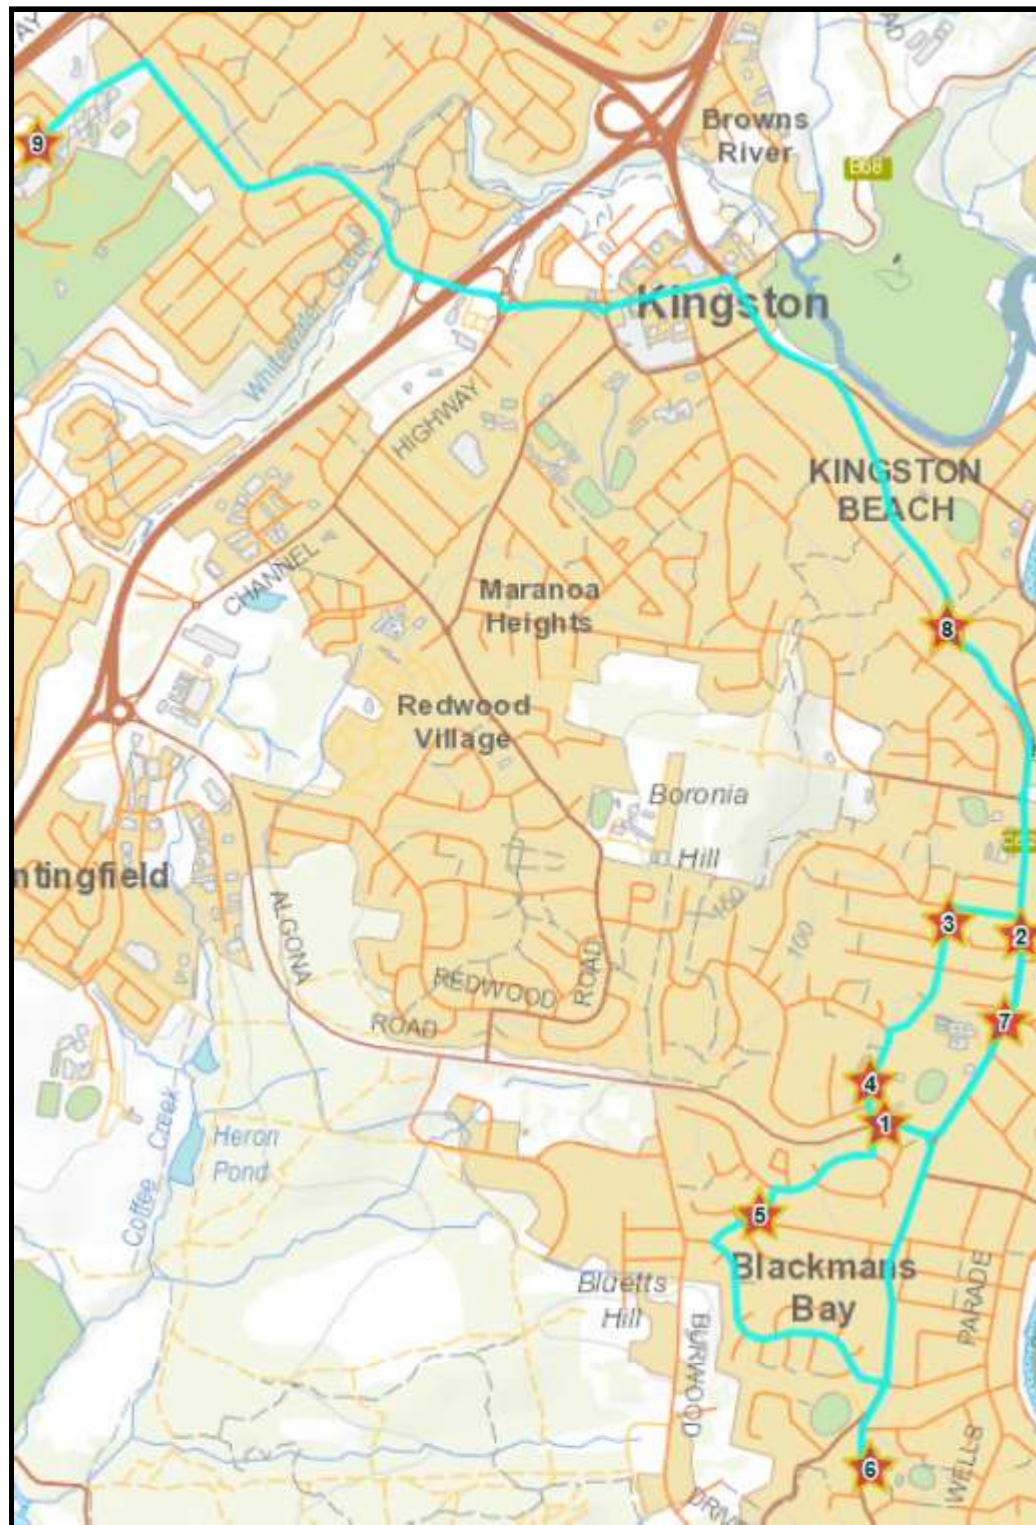

2876

Effective 01 February 2020
School bus service

Blackmans Bay to Kingston

Operates (School days only): Monday, Tuesday, Wednesday, Thursday, Friday

Trip 1 (AM)

| Stop | Description | Arrive Time |
|------|--|-------------|
| 1 | Algona Road - Metro Bus Stop | 08:06 |
| 2 | 143 Roslyn Avenue - Metro Bus Stop | 08:08 |
| 3 | Kiama Place - Melaleuca Reserve | 08:10 |
| 4 | Blackmans Bay Shopping Centre - Opal Drive | 08:13 |
| 5 | 10 Edison Avenue | 08:15 |
| 6 | Illawarra Primary School | 08:23 |
| 7 | 167 Roslyn Avenue - Metro Bus Stop | 08:27 |
| 8 | 69 Roslyn Avenue - Bus Stop | 08:30 |
| 9 | Kingston High School | 08:43 |