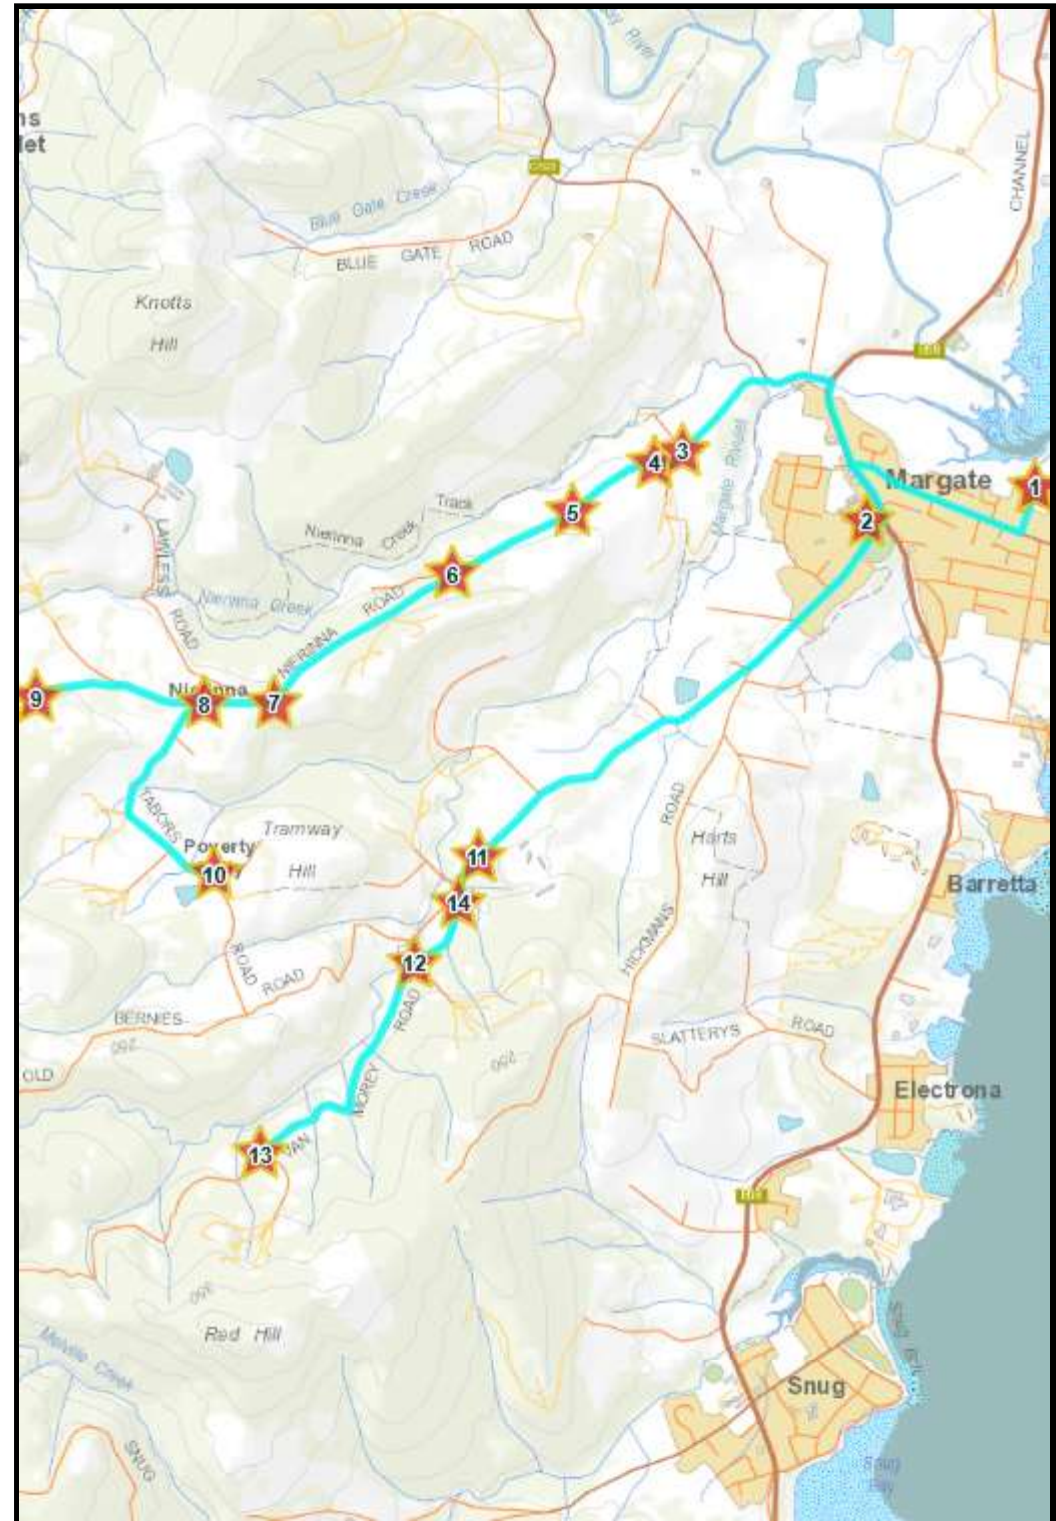

2874

Effective 01 January 2020  
School bus service

## Margate to Margate via Nierinna Road and Van Morey Road

**Operates** (School days only): Monday, Tuesday, Wednesday, Thursday, Friday

### Trip 2 (PM)

Stop	Description	Arrive Time
1	Channel Christian School	14:58
2	Margate Primary School	15:10
3	Corner Nierinna Road And Burnaby Drive	15:13
4	74 Nierinna Road	15:16
5	122 Nierinna Road	15:19
6	Corner Nierinna And Perrins Roads	15:21
7	Corner Nierinna And Lawless Roads	15:24
8	Corner Nierinna And Tabors Roads	15:36
9	Corner Nierinna And McGowans Roads	15:38
10	Corner Tabors Road And Trowenna Rise	15:42
11	Corner Van Morey And Minchins Roads	15:55
12	Corner Van Morey & Petterd Roads	15:57
13	Corner Van Morey & Valley View Roads	16:00
14	Corner Van Morey And Old Bernies Roads	16:02