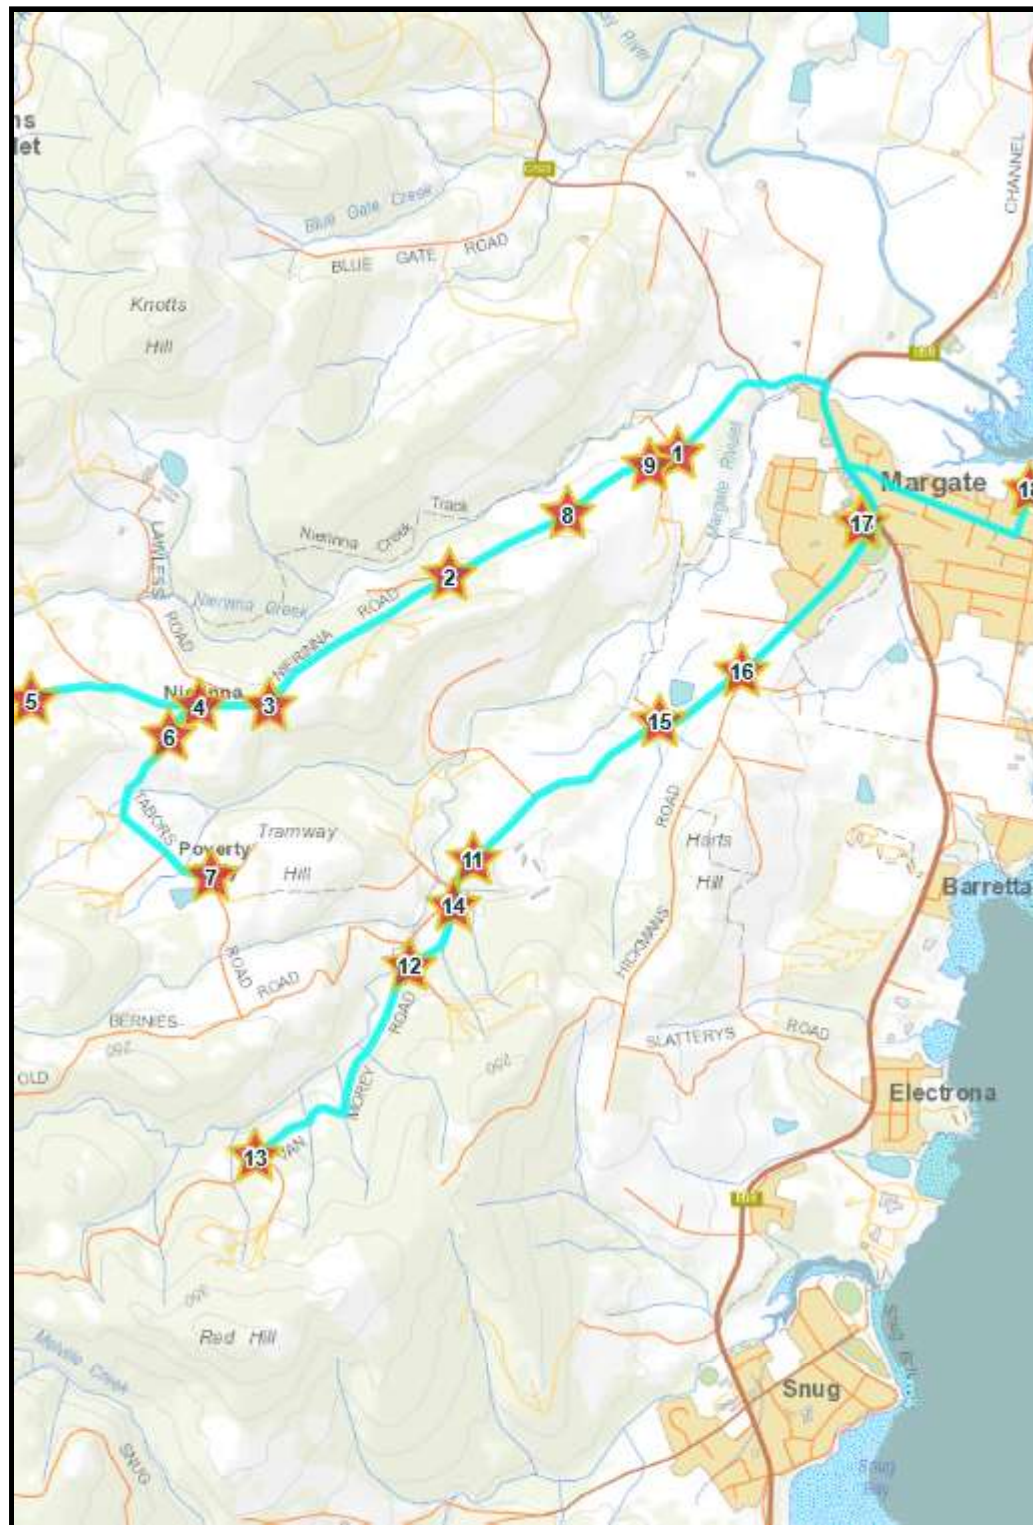

2874

Effective 01 January 2020  
School bus service

# Margate to Margate via Nierinna Road and Van Morey Road

**Operates** (School days only): Monday, Tuesday, Wednesday, Thursday, Friday

## Trip 1 (AM)

Stop	Description	Arrive Time	Stop	Description	Arrive Time
1	Corner Nierinna Road And Burnaby Drive	08:00	10	Margate Primary School	08:25
2	Corner Nierinna And Perrins Roads	08:02	11	Corner Van Morey And Minchins Roads	08:27
3	Corner Nierinna And Lawless Roads	08:05	12	Corner Van Morey & Petterd Roads	08:29
4	Corner Nierinna And Tabors Roads	08:07	13	Corner Van Morey & Valley View Roads	08:32
5	Corner Nierinna And McGowans Roads	08:09	14	Corner Van Morey And Old Bernies Roads	08:36
6	Cnr Tabors Road And Poimena Drive	08:11	15	Corner Van Morey Road & Brook Lane	08:39
7	Corner Tabors Road And Trowenna Rise	08:14	16	Corner Van Morey Road & Willunga Close	08:40
8	122 Nierinna Road	08:17	17	Margate Primary School	08:45
9	74 Nierinna Road	08:20	18	Channel Christian School	08:52