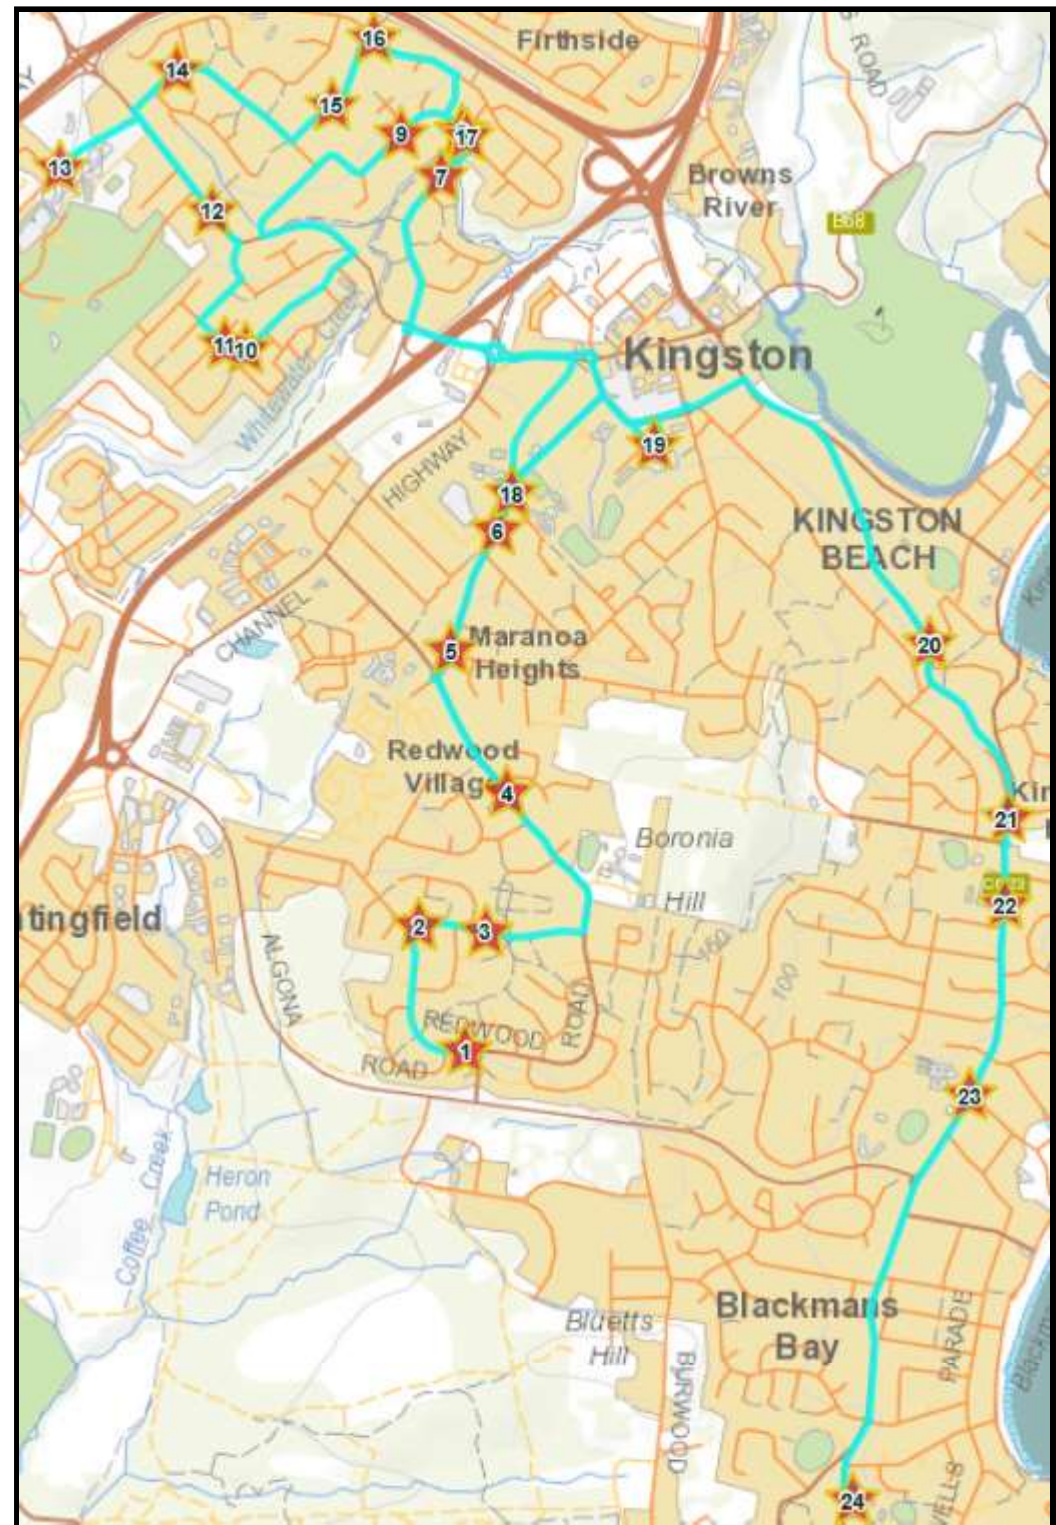

2586

Effective 01 February 2020
School bus service

Kingston to Blackmans Bay

Operates (School days only): Monday, Tuesday, Wednesday, Thursday, Friday

Trip 1 (AM)

Stop	Description	Arrive Time	Stop	Description	Arrive Time
1	254 Redwood Road - Bus Shelter	07:45	14	16 Nolan Crescent	08:10
2	1 Hawthorn Drive	07:49	15	12 Foley Road	08:11
3	21 Hawthorn Drive	07:50	16	110 Willowbend Road	08:12
4	137 Redwood Road - Metro Bus Stop	07:51	17	Corner Malachi & Liam Drives	08:13
5	87 Maranoa Road - Bus Shelter	07:52	18	Calvin Christian School - Primary	08:17
6	Kingston Town Shopping Centre - Bus Shelter	07:53	19	Kingston Primary School	08:20
7	57 Whitewater Crescent	07:55	20	Corner Roslyn And James Avenues	08:23
8	3 Malachi Drive	07:56	21	78 & 87 Roslyn Avenue - Bus Stop	08:25
9	34 Willowbend Drive	07:58	22	St Aloysius School - Kingston Campus	08:28
10	31 Queens Parade	08:01	23	Blackmans Bay Primary School	08:32
11	18 Hurst Street	08:02	24	Illawarra Primary School	08:33
12	123 Summerleas Road - Bus Stop	08:03			
13	Kingston High School	08:05			