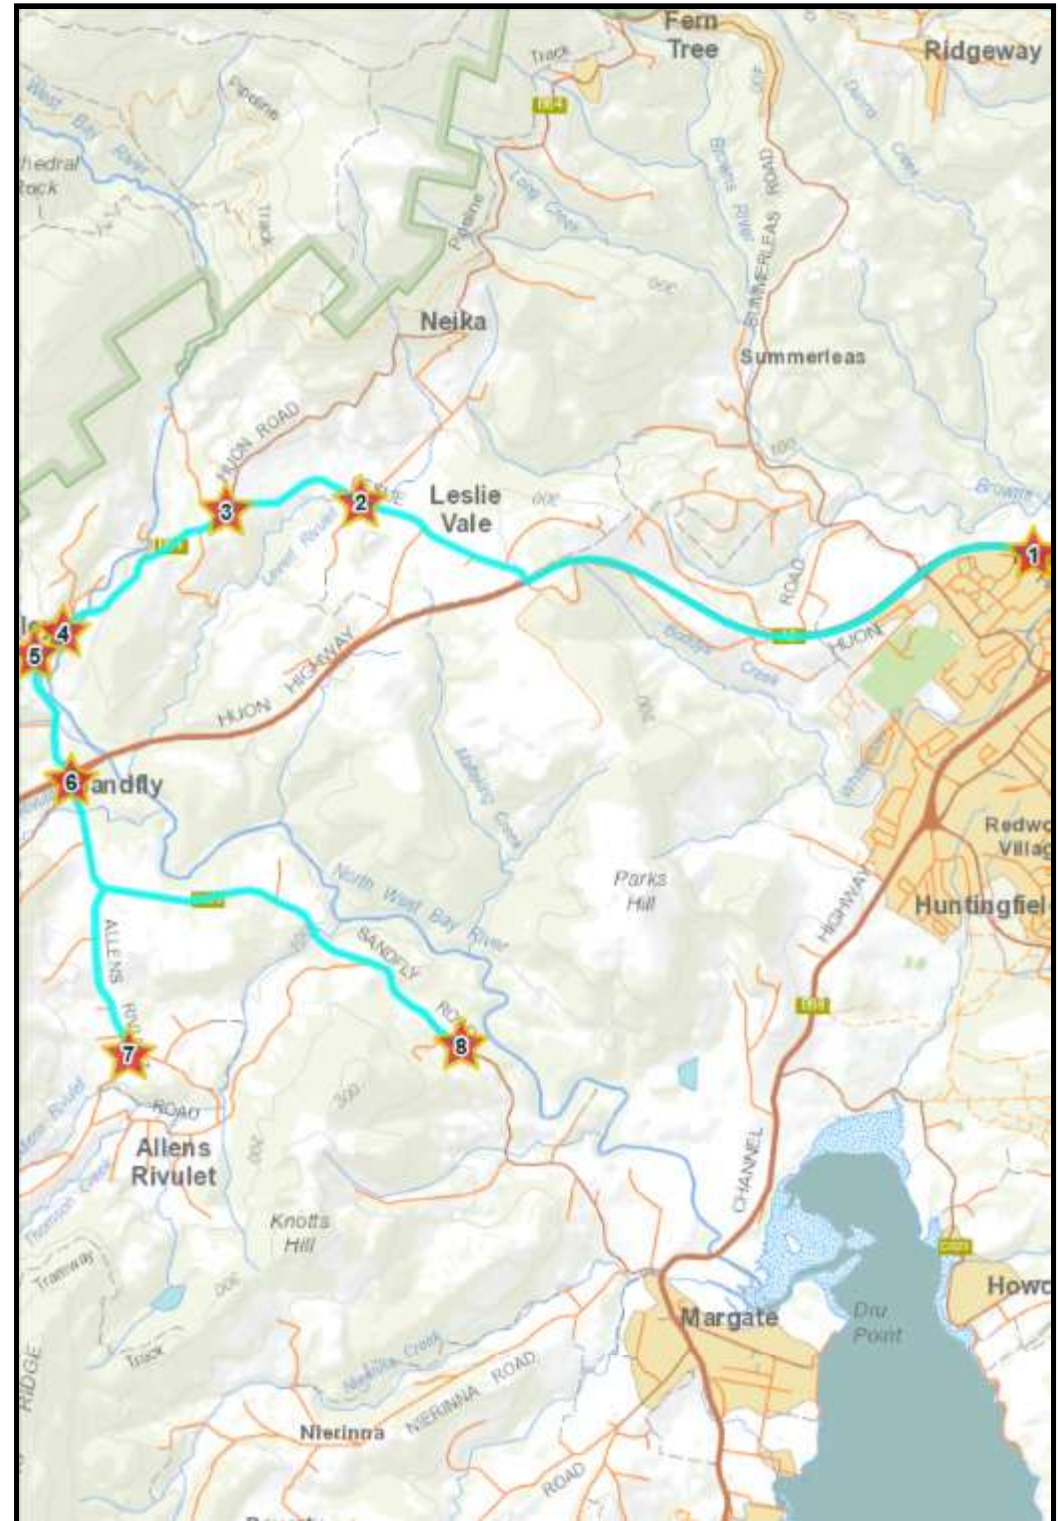

2573

Effective 01 November 2021  
School bus service

Margate to Kingston, Hobart to Woodbridge, and  
Margate to Hobart

Operates (School days only): Monday, Tuesday, Wednesday, Thursday, Friday

Trip 2 (PM)

Stop	Description	Arrive Time
1	Huon Highway Kingston - Walkway	16:15
2	Corner Leslie & Wolfes Roads	16:25
3	Intersection Huon Road & Leslie Road	16:28
4	Huon Road - Longley Hotel	16:30
5	Corner Sandfly Road And Huon Road	16:32
6	821 Sandfly Road - Sandfly General Store	16:35
7	Corner Allens Rivulet And Moodys Roads	16:38
8	328 Sandfly Road Margate	16:43